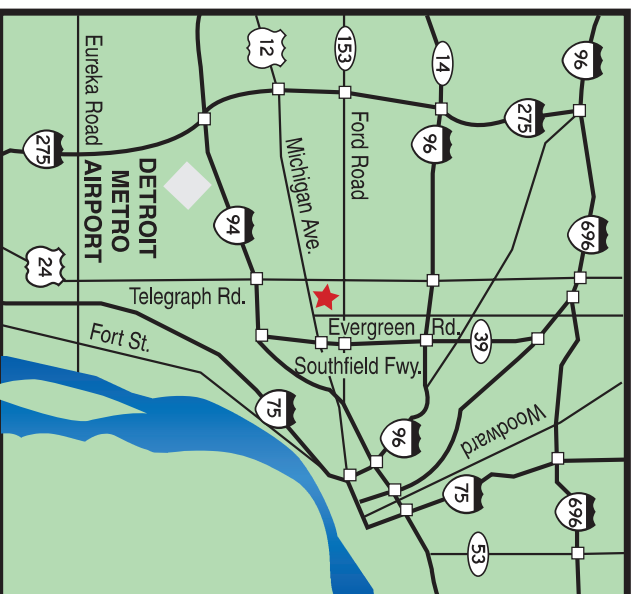

M-TEC & HFCC School of Nursing are located at 3601 Schaefer Road, between Michigan Avenue and I-75.

Driving directions to Henry Ford Community College main campus:

From the South:

- 1 Take I-75 north to the Southfield Road exit.
- 2 Proceed north on Southfield Road to M-39 (Southfield Freeway).
- 3 Take M-39 north to the Michigan Avenue exit.
- 4 Take Michigan Avenue west to Evergreen Road.
- 5 Proceed north on Evergreen road to HFCC.

OR

- 1 Take Telegraph Road north to Ford Road.
- 2 Proceed east on Ford Road to Evergreen Road.
- 3 Take Evergreen Road south to HFCC.

From the North:

- 1 Take M-39 (Southfield Freeway) south to the Ford Road exit.
- 2 Take Ford Road west to Evergreen Road.
- 3 Proceed south on Evergreen Road to HFCC.

OR

- 1 Take Telegraph Road south to Ford Road.
- 2 Proceed east on Ford Road to Evergreen Road and go south on Evergreen Road to HFCC.

From the West:

- 1 Take I-96 east to M-39 (Southfield Freeway).
- 2 Proceed south on M-39 to the Ford Road exit.
- 3 Take Ford Road west to Evergreen Road.
- 4 Proceed south on Evergreen Road to HFCC.

OR

- 1 Take I-96 east to Telegraph Road and proceed south on Telegraph Road to Ford Road.
- 2 Take Ford Road east to Evergreen Road.
- 3 Proceed south on Evergreen to HFCC.

From the East:

- 1 Take I-94 west to the Addison/Ford Road exit.
- 2 At the top of the exit ramp, turn right at the stop sign.
- 3 Proceed to the first traffic light and turn left on McGraw.
- 4 Stay on McGraw and it turns into Ford Road just past Wyoming.
- 5 Take Ford Road west to Evergreen Road.
- 6 Proceed south on Evergreen Road to HFCC.