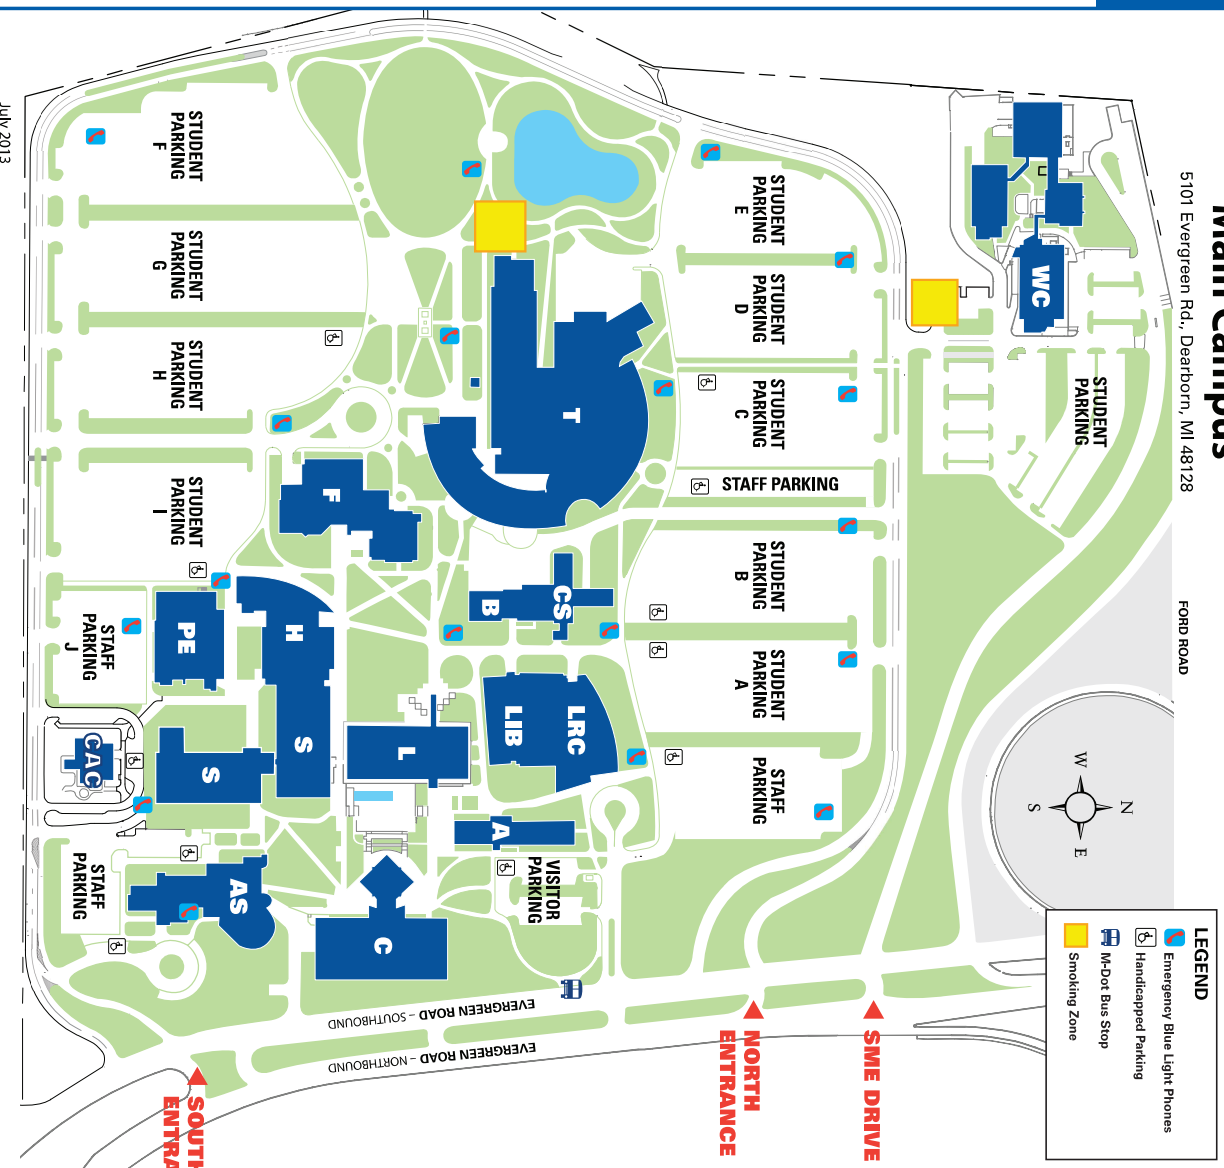

Henry Ford Community College

www.hfcc.edu

800-685-HFCC or 313-845-9600

- **A Learning Technology Center**
  Campus Safety
- **AS Andrew A. Mazzara Administrative Services and Conference Center**
  Eugene A. Forra Auditorium
  Michael Berry Amphitheater
  Rosenau Board Room (A, B, C)
- **B Facilities Management Building**
  Purchasing
  Shipping and Receiving
- **C Student and Culinary Arts Center**
  Fifty-One O One Restaurant
  Skylight Cafe
  Student Activities
- **CAC Child Development Center**
- **CS College Store**
- **D Dearborn Heights Center**
  Center for Lifelong Learning (CL2)
  Early College
- **F Mackenzie Fine Arts Center**
  Adray Auditorium
  Sisson Art Gallery
- **H Health Careers Education Center**
  Hackett Conference Room H-150
- **L Reuther Liberal Arts Building**
  English Language Institute
- **LIB Eschleman Library**
  Media Center
- **LRC Learning Resources Center Hallissey Hall**
  Assisted Learning Services
  Career Resource Center
  Counseling
  Learning Lab
  Student Outreach Services
- **M Michigan Technical Education Center M-TEC**
- **N School of Nursing**
- **PE Athletic Memorial Building**
  Fitness Center
- **S Science Building**
  Planetarium
- **T Technology Building**
  Distance Learning Center T-217
  Ghaefari Conference Room T-123
  Job Placement T-112
- **WC Welcome Center**
  Enrollment Services including:
  Admissions
  Assessing
  Assessment Center
  Cashier's Office
  Community Room
  Financial Aid
  Records & Registration

Main Campus

5101 Evergreen Rd., Dearborn, MI 48128

FORD ROAD

July 2013