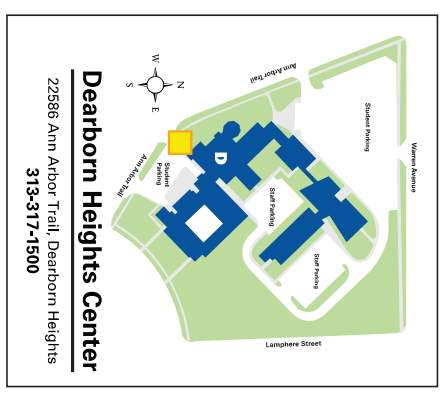

Henry Ford Community College

www.hfcc.edu

800-685-HFCC or 313-845-9600

- **A Learning Technology Center**
  Campus Safety
- **AS Andrew A. Mazzara Administrative Services and Conference Center**
  Eugene A. Forra Auditorium
  Michael Berry Amphitheater
  Rosenau Board Room (A, B, C)
- **B Facilities Management Building**
  Purchasing
  Shipping and Receiving
- **C Student and Culinary Arts Center**
  Fifty-One O One Restaurant
  Skylight Cafe
  Student Activities
- **CAC Child Development Center**
- **CS College Store**
- **D Dearborn Heights Center**
  Center for Lifelong Learning (CL2)
  Early College
- **F Mackenzie Fine Arts Center**
  Adray Auditorium
  Sisson Art Gallery
- **H Health Careers Education Center**
  Hackett Conference Room H-150
- **L Reuther Liberal Arts Building**
  English Language Institute
- **LIB Eschleman Library**
  Media Center
- **LRC Learning Resources Center Hallissey Hall**
  Assisted Learning Services
  Career Resource Center
  Counseling
  Learning Lab
  Student Outreach Services
- **M Michigan Technical Education Center M-TEC**
- **N School of Nursing**
- **PE Athletic Memorial Building**
  Fitness Center
- **S Science Building**
  Planetarium
- **T Technology Building**
  Distance Learning Center T-217
  Ghaefari Conference Room T-123
  Job Placement T-112
- **WC Welcome Center**
  Enrollment Services including:
  Admissions
  Assessing
  Assessment Center
  Cashier's Office
  Community Room
  Financial Aid
  Records & Registration

Main Campus

5101 Evergreen Rd., Dearborn, MI 48128

FORD ROAD

July 2013