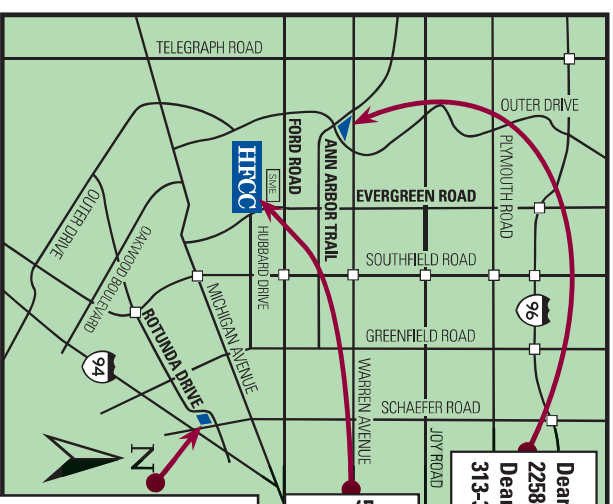

M-TEC & HFCC School of Nursing are located at 3601 Schaefer Road, between Michigan Avenue and I-75.

Driving directions to Henry Ford Community College main campus:

From the South:

- 1 Take I-75 north to the Southfield Road exit.
- 2 Proceed north on Southfield Road to M-39 (Southfield Freeway).
- 3 Take M-39 north to the Michigan Avenue exit.
- 4 Take Michigan Avenue west to Evergreen Road.
- 5 Proceed north on Evergreen road to HFCC.

OR

- 1 Take Telegraph Road north to Ford Road.
- 2 Proceed east on Ford Road to Evergreen Road.
- 3 Take Evergreen Road south to HFCC.

From the North:

- 1 Take M-39 (Southfield Freeway) south to the Ford Road exit.
- 2 Take Ford Road west to Evergreen Road.
- 3 Proceed south on Evergreen Road to HFCC.

OR

- 1 Take Telegraph Road south to Ford Road.
- 2 Proceed east on Ford Road to Evergreen Road and go south on Evergreen Road to HFCC.

From the West:

- 1 Take I-96 east to M-39 (Southfield Freeway).
- 2 Proceed south on M-39 to the Ford Road exit.
- 3 Take Ford Road west to Evergreen Road.
- 4 Proceed south on Evergreen Road to HFCC.

OR

- 1 Take I-96 east to Telegraph Road and proceed south on Telegraph Road to Ford Road.
- 2 Take Ford Road east to Evergreen Road.
- 3 Proceed south on Evergreen to HFCC.

From the East:

- 1 Take I-94 west to the Addison/Ford Road exit.
- 2 At the top of the exit ramp, turn right at the stop sign.
- 3 Proceed to the first traffic light and turn left on McGraw.
- 4 Stay on McGraw and it turns into Ford Road just past Wyoming.
- 5 Take Ford Road west to Evergreen Road.
- 6 Proceed south on Evergreen Road to HFCC.